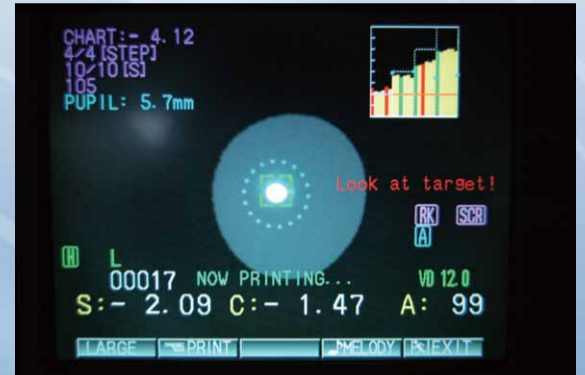

自动电脑验光仪

Auto Refractometer

系列

Speedy "i" series

Fast refract reading
高速验光读取

Cataract detection
白内障检测

Accommodation test
调节力检测

A new series of Auto Refractometer that automatically detects cataracts in the 3mm ϕ center of the pupil

The new series is designed to correspond to the rapid development of LCD and 3D products, which are a cause of eye fatigue and accommodation trouble.

全新开发电脑验光仪系列将自动检测瞳孔中心3mm 以内的屈光间质（白内障）浑浊度。新系列将更有效的针对时下流行的3D视觉热潮而衍生的视觉疲劳和眼调节力等症状作出更全面的检测。